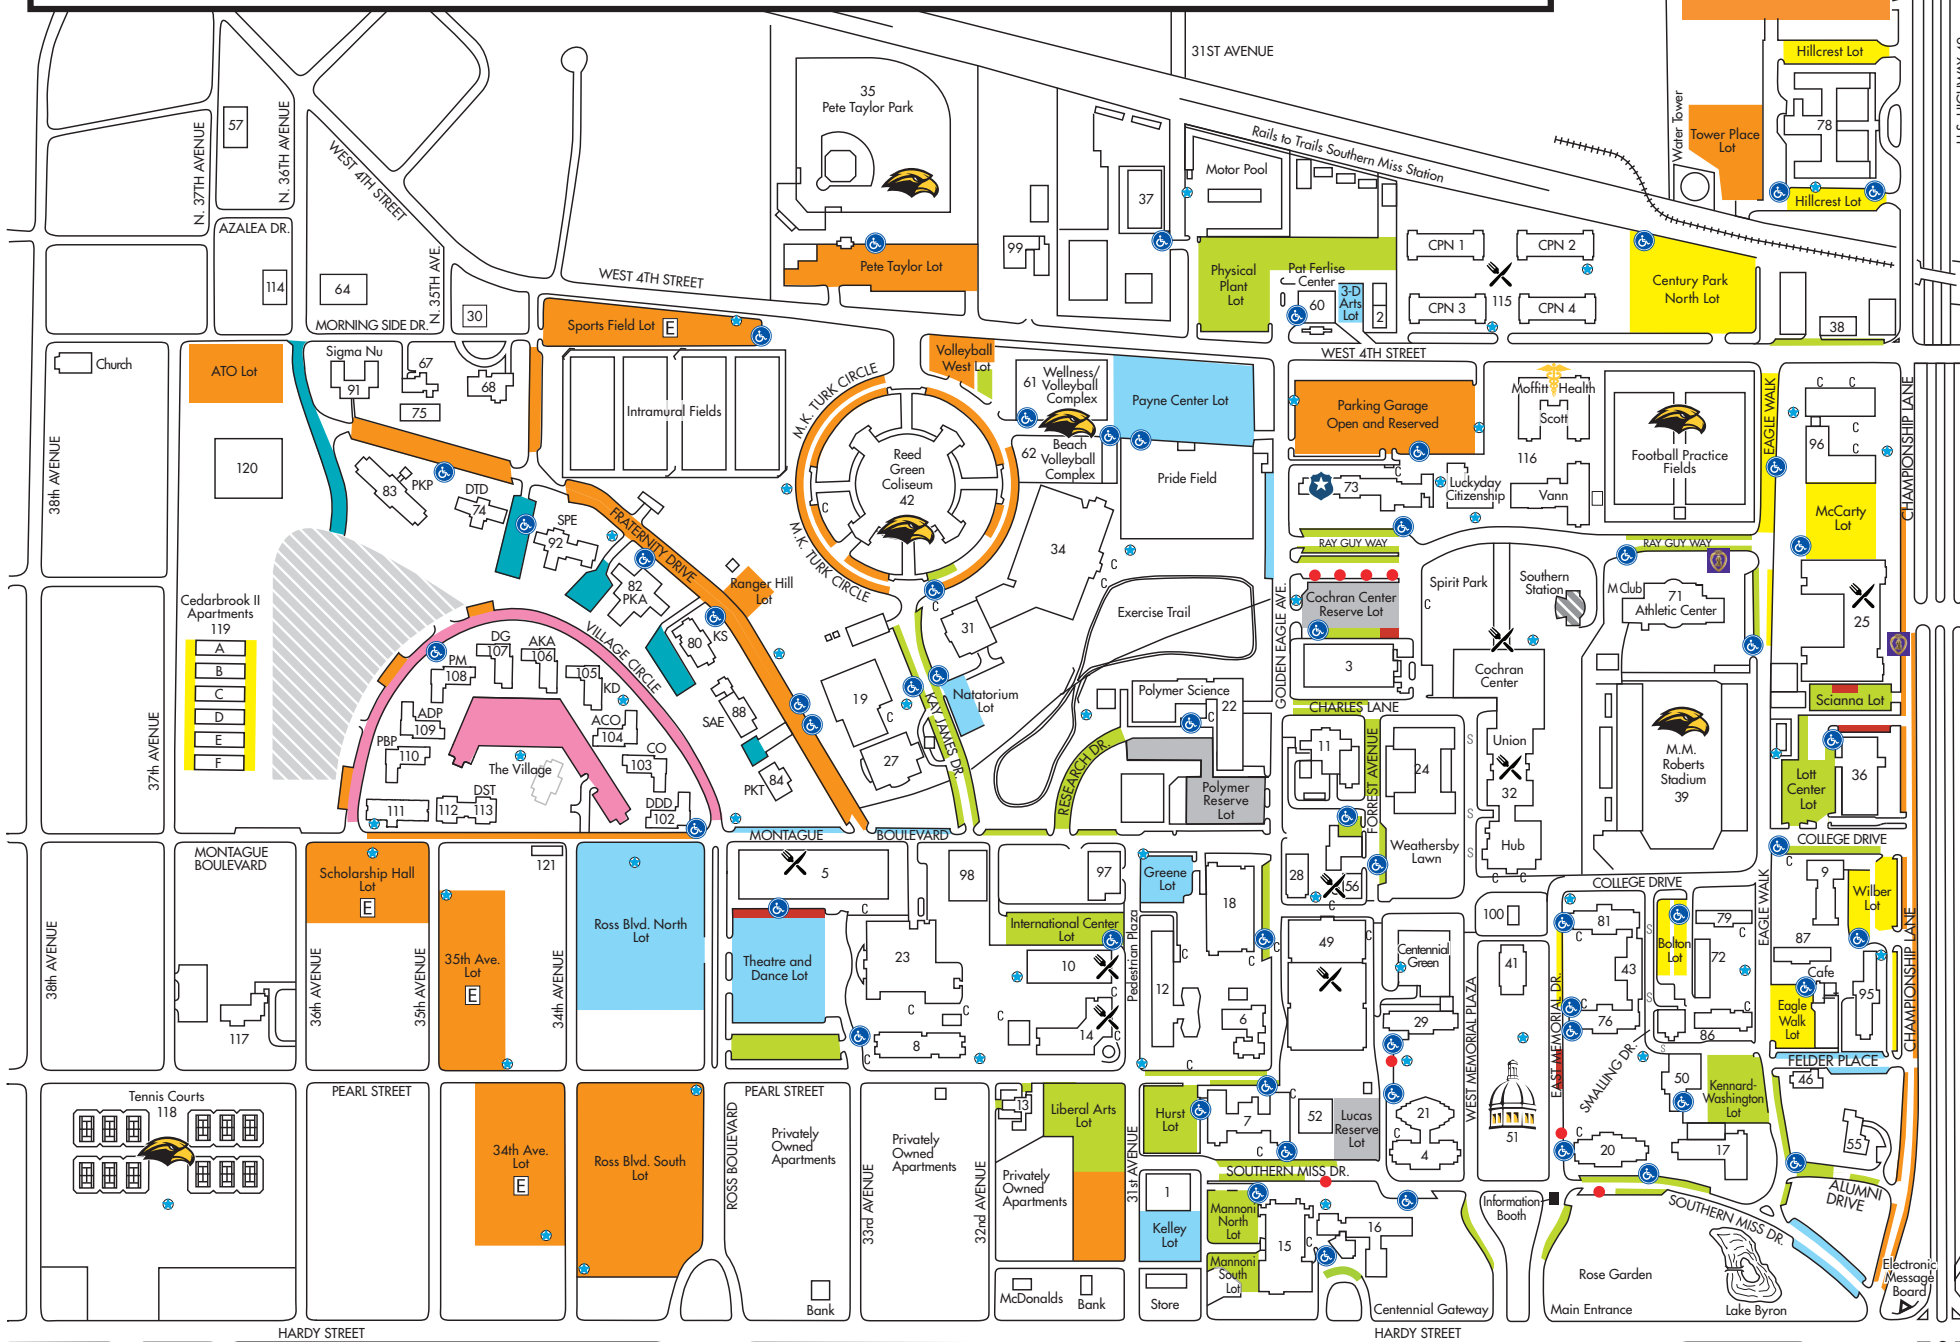

THE UNIVERSITY OF
SOUTHERN MISSISSIPPI

HATTIESBURG CAMPUS

Department of Parking and Transit Services
Phone: 601.266.4943
Website: usm.edu/parking-transit-services

BUILDINGS

Building Name	Number	Location	Building Name	Number	Location
3-D Arts Building	2	6C	Kelley Hall	1	5F
Alpha Chi Omega	104	3D	Kennard-Washington Hall	50	7F
Alpha Delta Pi	109	2D	Kinesiology Building	9	8E
Alpha Kappa Alpha	106	3D	Liberal Arts Building	14	5F
Alpha Tau Omega	114	2C	Lott Center	36	8E
Asbury Hall	5	4E	Lucas Administration Building	51	7F
Baptist Student Union	97	5E	M.M. Roberts Stadium	39	7E
Beach Volleyball Complex	62	C5	Mannoni Performing Arts Center	15	6G
Bell Track and Soccer Complex	69	11A	Marsh Hall	16	6G
Bennett Auditorium	41	7E	Math Zone	28	6E
Bolton Hall	72	8E	McCain Library	52	6F
Bond Hall	73	6C	McCarty Hall	96	8C
- University Police Department			McLemore Hall	17	8F
Buroughs House	120	2C	Mississippi Hall	81	7E
Cedarbrook II Apartments A-F	119	1D	Office of Sustainability	30	3C
Center for Child Development	68	3C	Ogletree Alumni House	55	8F
Center for Military Veterans, Service Members and Families	64	2C	Owings-McQuagge Hall	18	6E
Century Park North	115	7C	Pat Ferlise Center	60	6C
- CPN 1, CPN 2, CPN 3, CPN 4			- Ticket Office		
Century Park South	116	7C	Payne Center	34	5D
- Scott Hall, Vann Hall, Luckyday Citizenship Hall, Moffitt Health Center			Peck House-OLLI	117	2F
Chain Technology Center	3	6D	Pete Taylor Park	35	4B
Chi Omega	103	3E	Phi Kappa Tau	84	4E
College Hall	4	6F	Phi Kappa Tau	108	2D
Cook Library	49	6E	Phi Mu	108	2D
Danforth Chapel	100	7E	Physical Plant	37	5B
Delta Delta Delta	102	3E	- Motor Pool		
Delta Gamma	107	3D	Pi Beta Phi	110	2E
Delta Sigma Theta	113	3E	Pi Kappa Alpha	82	3D
Delta Tau Delta	74	3D	Pi Kappa Phi	83	2C
DuBard School for Language Disorders	27	4E	Power House Restaurant	56	6E
Duff Athletic Center	71	7D	Pulley Hall	86	8F
- "M" Club			Reed Green Coliseum	42	4C
Duplex	112	2E	Roberts Hall	87	8E
Family Therapy Clinic	67	2C	Scholarship Hall	111	2E
Family Therapy Module	75	2C	Scianna Hall	25	8D
Forrest County Hall	29	6F	Shafer Center for Crisis Intervention	57	2B
Fritzsche-Gibbs Hall	6	6F	Sigma Alpha Epsilon	88	4D
George Building	19	4D	Sigma Nu	91	2C
Greene Hall	12	5F	Sigma Phi Epsilon	92	3D
Harkins Hall	8	4F	Softball Complex	33	9B
Hattiesburg Hall	76	7F	Southern Christian Student Center	121	3E
Hickman Hall	43	7E	Southern Hall	20	7F
Hillcrest Hall	78	8B	St. Thomas Catholic Church	99	5B
Honor House	46	8F	Stores and Receiving	38	8C
Hurst Building	7	6F	Stout Hall	21	6F
Interior Design Studio	13	5F	Tennis Courts	118	1F
International Center	10	5E	Thames Polymer Science Research Center	22	6D
Johnson Natatorium	31	5D	Theatre and Dance Building	23	4E
Johnson Science Tower	11	6E	Union Complex	32	7E
Jones Hall	79	8E	- Cochran Center, Cook Union, Hub		
Kappa Delta	105	3D	Walker Science Building	24	6E
Kappa Sigma	80	3D	Wellness/Volleyball Complex	61	5C
			Wesley Foundation	98	5E
			Wilber Hall	95	8F

SYMBOLS